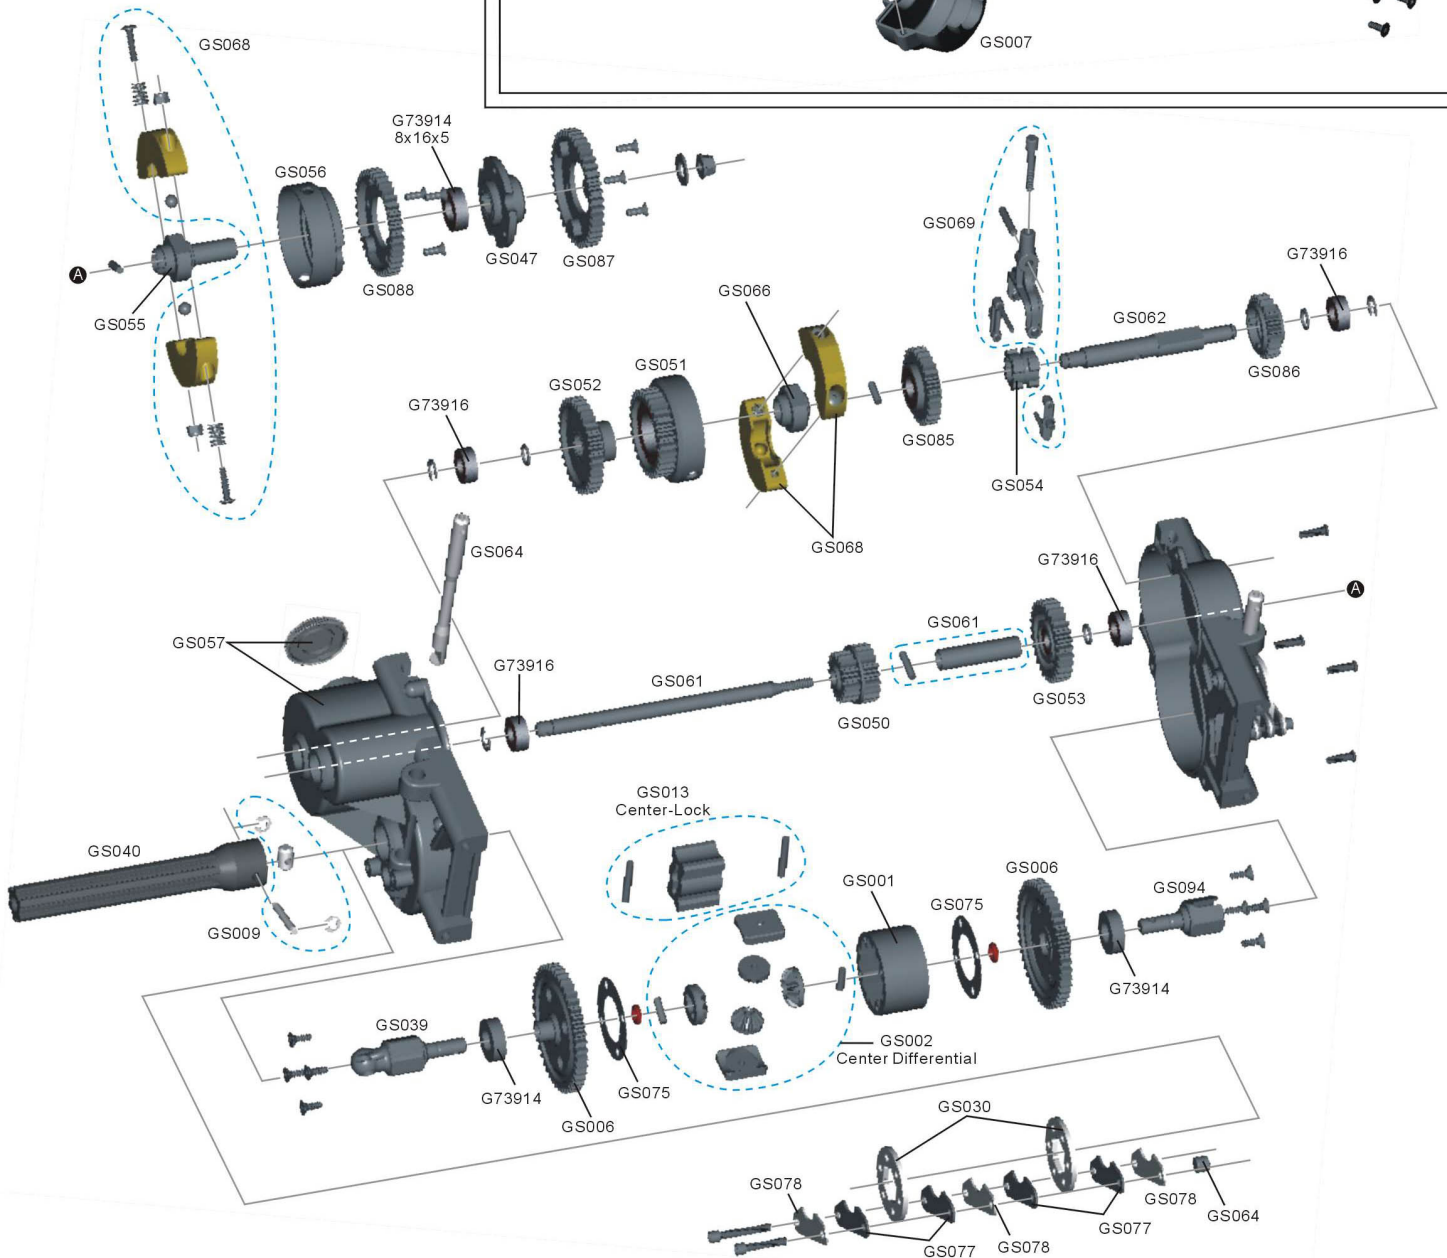

GENESIS 46

--Exploded View--

Differential Gears

Transmission Gears

Shock

Engine

Radio Box

www.cenracing.com

G00105002
20040600
Printed in Taiwan

Frame